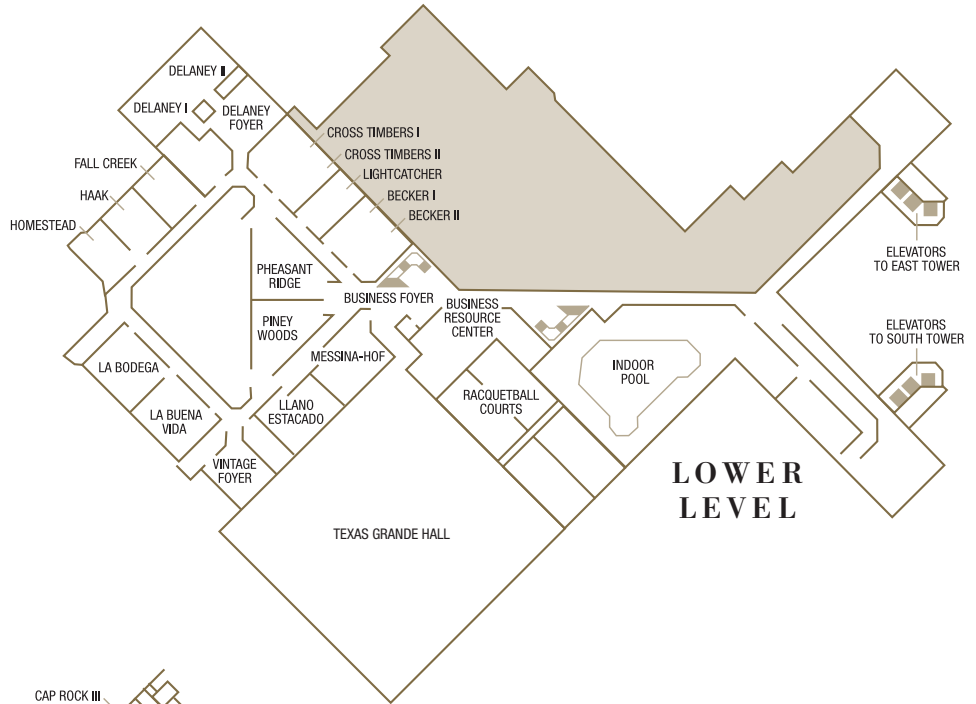

Property Diagrams & Dimensions

With 40,000 square feet of meeting space, Hilton DFW Lakes Executive Conference Center can accommodate groups of all sizes for all types of functions. Our IACC Certified Conference Center is hard-walled for sound proofing, offering a distraction-free environment.