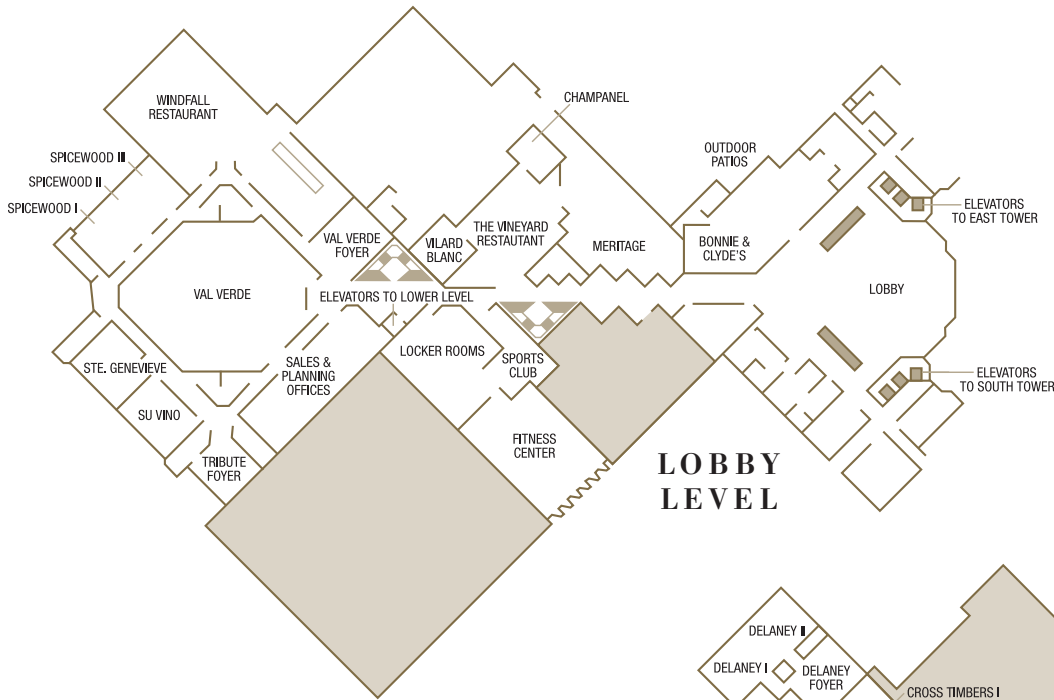

Property Diagrams & Dimensions

With 40,000 square feet of meeting space, Hilton DFW Lakes Executive Conference Center can accommodate groups of all sizes for all types of functions. Our IACC Certified Conference Center is hard-walled for sound proofing, offering a distraction-free environment.

Hilton
 DFW LAKES
 EXECUTIVE CONFERENCE CENTER

1800 Highway 26E
 Grapevine, TX 76051
www.hiltontdfwlakesec.com
 800-645-1018