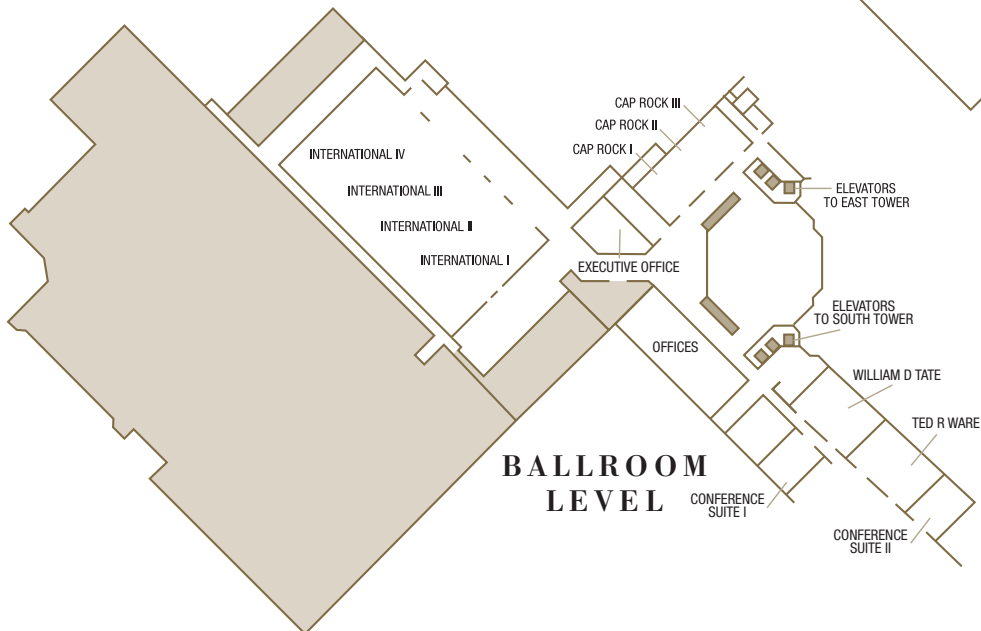

Property Diagrams & Dimensions

With 40,000 square feet of meeting space, Hilton DFW Lakes Executive Conference Center can accommodate groups of all sizes for all types of functions. Our IACC Certified Conference Center is hard-walled for sound proofing, offering a distraction-free environment.